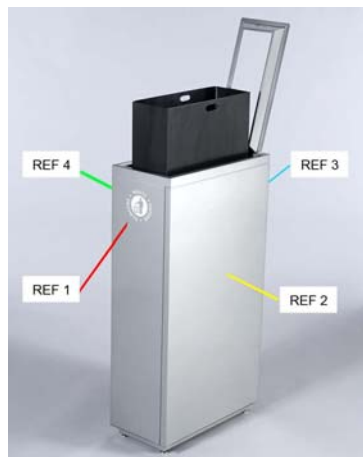

20 Gallon Unit

KEY:

REF 1: Icon placed on "FRONT"
(side opposite hinged top)

REF 2: Icon placed on "RIGHT SIDE"

REF 3: Icon placed on "REAR"
(same side as hinged top)

REF 4: Icon placed on "LEFT SIDE"

Example: VA1818L / Dark Anthracite body / Dark Anthracite top / Waste opening / Waste icon / Ref 1