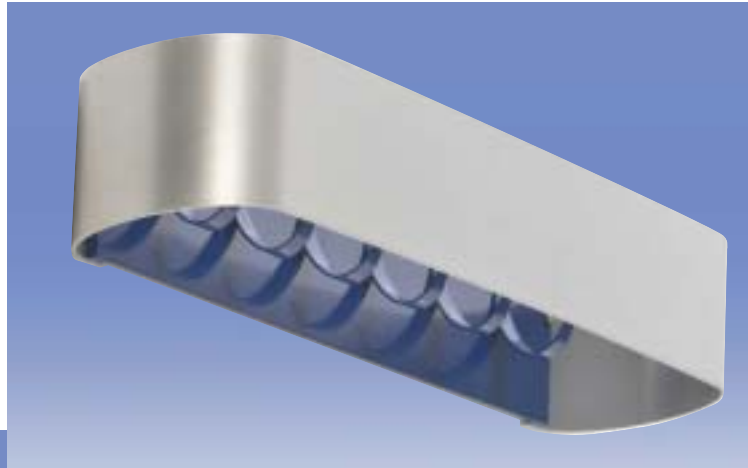

WALL RACKS

CHASE W80

TUBULUS W120

WINGS 60

Chase Wall Rack

Designed by Michiel van der Kley, Chase wall racks are playful. Coats seem to disappear on the hooks which are hidden inside of the rack, hooks are available in a variety of colors.

CHASE W80

TUBULUS W120

WINGS 60

TUBULUS 80 HANGER

Tubulus Wall Rack

Designed by Maxime Szyf & Gerard Kerklaan, Tubulus wall racks offer a striking yet neutral appearance that goes with any environment.

Wings Wall Rack

Designed by D-Vision, with or without coats Wings has a very unique look. The hangers can be rotated to allow the rack to be placed in tight places.

Tubulus Hanger

Made of laminated beech wood and a unique stainless steel double wire, which forces the hanger to remain perpendicular to the hanger rod to give a more uniform look.

CHASE WALL RACK

MODEL	WIDTH	DEPTH	HEIGHT	FINISHES	COMMENTS
CHASE W80	31 1/2"	4 3/4"	4 3/4"	Front in Metallic Grey Aluminum, Wall strip in Black, Metallic Grey, White, Blue, Red, Green and Orange	Wal mounted hook strip with protected front and 6 coat hooks
CHASE W100	39 3/4"	4 3/4"	4 3/4"		Wal mounted hook strip with protected front and 8 coat hooks
CHASE W120	47 1/4"	4 3/4"	4 3/4"		Wal mounted hook strip with protected front and 10 coat hooks