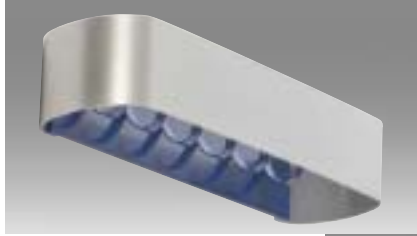

WALL RACKS

CHASE W80

TUBULUS W120

WINGS 60

Chase Wall Rack

Designed by Michiel van der Kley, Chase wall racks are playful. Coats seem to disappear on the hooks which are hidden inside of the rack, hooks are available in a variety of colors.

Designed by D-Vision, with or without coats Wings has a very unique look. The hangers can be rotated to allow the rack to be placed in tight places.

Tubulus Hanger

Made of laminated beech wood and a unique stainless steel double wire, which forces the hanger to remain perpendicular to the hanger rod to give a more uniform look.

CHASE WALL RACK

MODEL	WIDTH	DEPTH	HEIGHT	FINISHES	COMMENTS
CHASE W80	31 1/2"	4 3/4"	4 3/4"	Front in Metallic Grey Aluminum, Wall strip in Black, Metallic Grey, White, Blue, Red, Green and Orange	Wal mounted hook strip with protected front and 6 coat hooks
CHASE W100	39 3/4"	4 3/4"	4 3/4"		Wal mounted hook strip with protected front and 8 coat hooks
CHASE W120	47 1/4"	4 3/4"	4 3/4"		Wal mounted hook strip with protected front and 10 coat hooks

TUBULUS WALL RACK

MODEL	WIDTH	DEPTH	HEIGHT	FINISHES	COMMENTS
TUB W80	31 1/2"	15"	5 5/16"	Black, Dark Grey, White	Wall mounted coat rack, painted steel exterior with stainless steel hanger rod and interior ends in brushed stainless steel plate
TUB W100	39 3/8"	15"	5 5/16"	Black, Dark Grey, White	
TUB W120	47 1/4"	15"	5 5/16"	Black, Dark Grey, White	