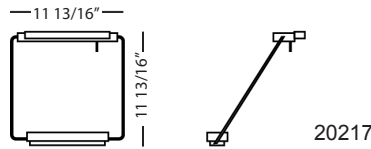

20217

Color swatches (colors on your monitor may be different than actual):