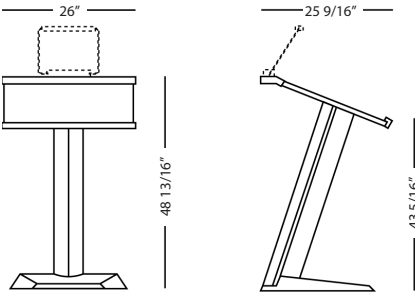

### Arc Lecterns

20214

20216

20216-H

Model	H	W	D	Shipping Weight	DESCRIPTION	COLOR/FINISH
20214-BM	44 7/16" overall 40 9/16" to top of surface	25 3/4"	25" overall 22 5/8" surface	97 lbs.† in 2 cartons	Flat lecture lectern with surface made of black polyurethane foam.	Matte Aluminum w/Black table top
20216-BM	48 13/16" at back of unit 43 5/16" at front of unit	26"	25 9/16"	100 lbs.† in 2 cartons	Lecture lectern inclined to 15° with surface made of black polyurethane foam.	Matte Aluminum w/Black table top
20216-H-BM	44 7/8" to 56 11/16" at back of unit 39 3/8" to 51 3/16" at front of unit	26"	25 9/16"	102 lbs.† in 2 cartons	Height adjustable Lecture lectern inclined to 15° with surface made of black polyurethane foam.	Matte Aluminum w/Black table top
20217	11 13/16"	11 13/16"	Variable	6 lbs.	Halogen lamp for lectern models, 20216 & 20216-H	Brite Chrome