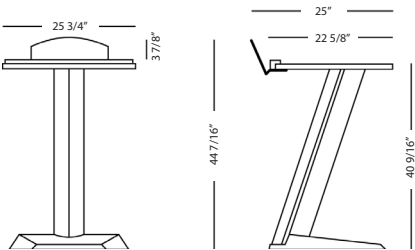

### Arc Lecterns

20214

20216

20216-H

Model	H	W	D	Shipping Weight	DESCRIPTION	COLOR/FINISH
20214-BM	44 7/16" overall 40 9/16" to top of surface	25 3/4"	25" overall 22 5/8" surface	97 lbs.† in 2 cartons	Flat lecture lectern with surface made of black polyurethane foam.	Matte Aluminum w/Black table top
20216-BM	48 13/16" at back of unit 43 5/16" at front of unit	26"	25 9/16"	100 lbs.† in 2 cartons	Lecture lectern inclined to 15° with surface made of black polyurethane foam.	Matte Aluminum w/Black table top
20216-H-BM	44 7/8" to 56 11/16" at back of unit 39 3/8" to 51 3/16" at front of unit	26"	25 9/16"	102 lbs.† in 2 cartons	Height adjustable Lecture lectern inclined to 15° with surface made of black polyurethane foam.	Matte Aluminum w/Black table top
20217	11 13/16"	11 13/16"	Variable	6 lbs.	Halogen lamp for lectern models, 20216 & 20216-H	Brite Chrome