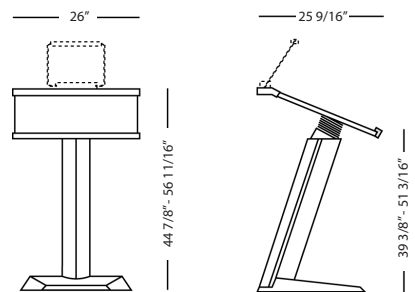

### Arc Lecterns

20214

20216

20216-H

Model	H	W	D	Shipping Weight	DESCRIPTION	COLOR/FINISH
20214-BM	44 7/16" overall 40 9/16" to top of surface	25 3/4"	25" overall 22 5/8" surface	97 lbs.† in 2 cartons	Flat lecture lectern with surface made of black polyurethane foam.	Matte Aluminum w/Black table top
20216-BM	48 13/16" at back of unit 43 5/16" at front of unit	26"	25 9/16"	100 lbs.† in 2 cartons	Lecture lectern inclined to 15° with surface made of black polyurethane foam.	Matte Aluminum w/Black table top
20216-H-BM	44 7/8" to 56 11/16" at back of unit 39 3/8" to 51 3/16" at front of unit	26"	25 9/16"	102 lbs.† in 2 cartons	Height adjustable Lecture lectern inclined to 15° with surface made of black polyurethane foam.	Matte Aluminum w/Black table top
20217	11 13/16"	11 13/16"	Variable	6 lbs.	Halogen lamp for lectern models, 20216 & 20216-H	Brite Chrome